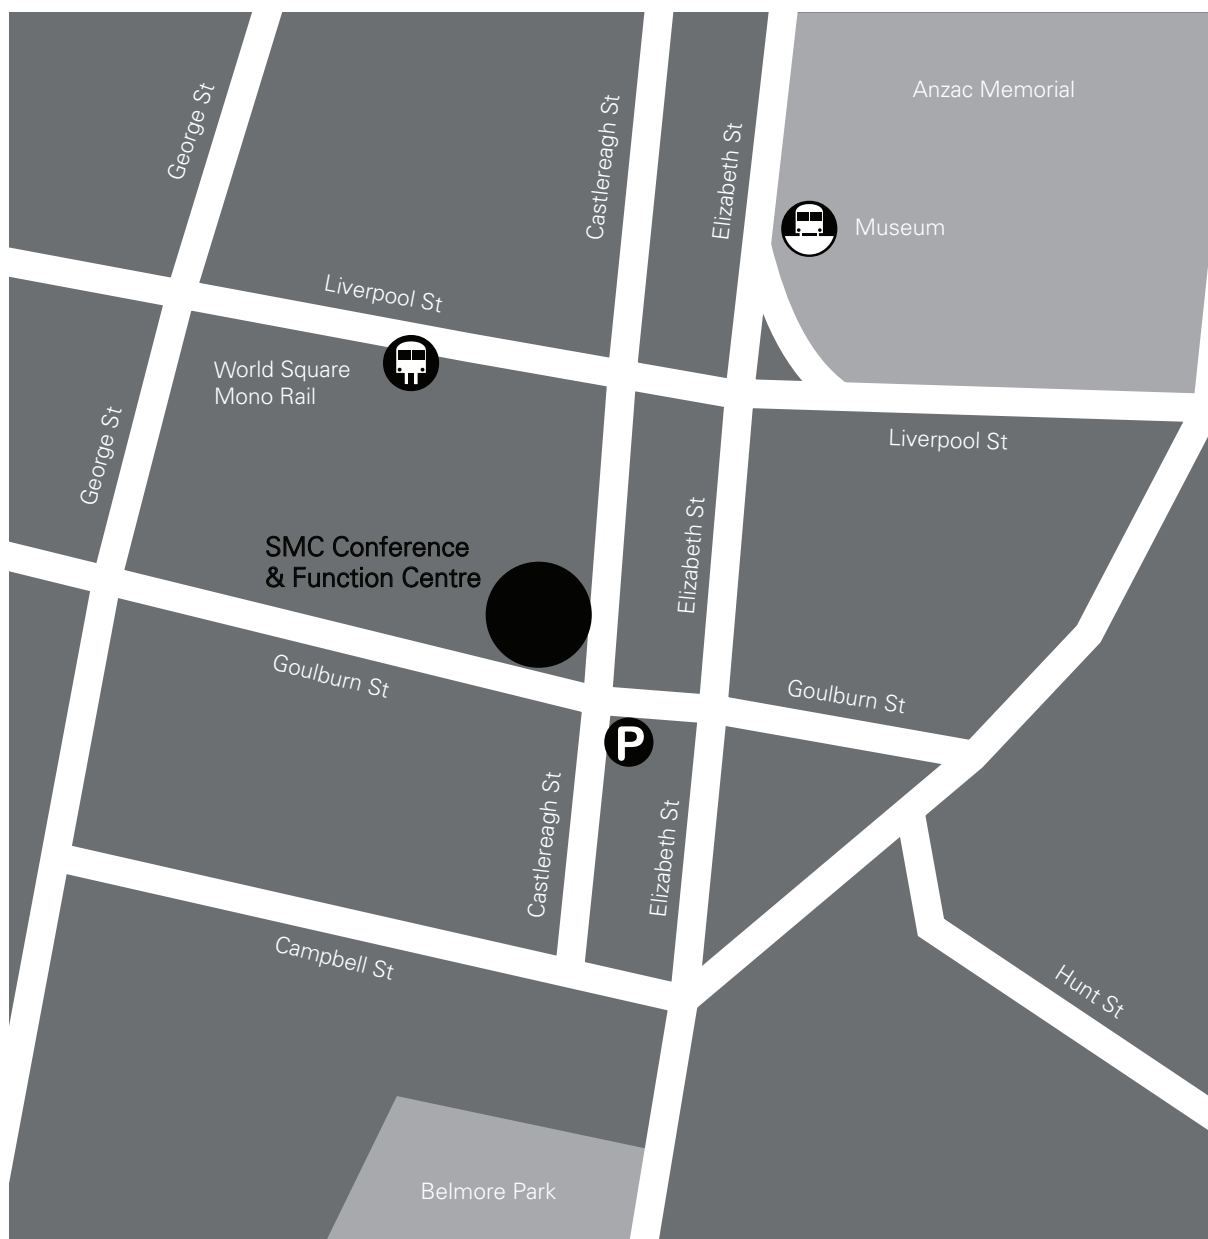

Location map

SMC Conference & Function Centre
(Banquet Hall)
66 Goulburn Street
Sydney
New South Wales